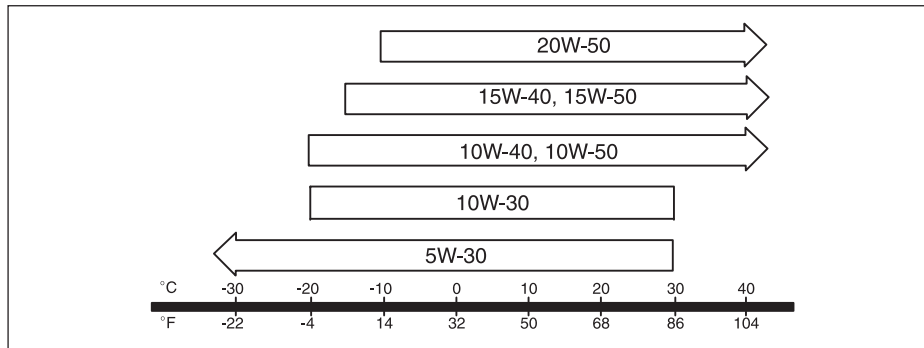

09-76A074A

Specified oil

Be sure that the engine oil you use comes under the quality classification of SG+, SH, SJ, SL, SM & SN. Select the appropriate oil viscosity according to the above chart. For temperatures above -4°F (-20°C), we highly recommended you use **SAE 5W30** oil.

Oil Level Check

It is important to keep the engine oil at the correct level for proper lubrication of your vehicle's engine. Check the oil level with the vehicle on a level surface. The oil level indication may be inaccurate if the vehicle is on a slope. The oil level should be checked either before starting the engine or at least 5 minutes after stopping the engine.

Pull out the oil dipstick, wipe oil off with a clean cloth, insert the dipstick all the way into the engine, then remove it again. The oil on the stick should be between the upper and lower limits shown on the stick. If the oil level indication is near the lower limit, add enough oil to raise the level to the upper limit.