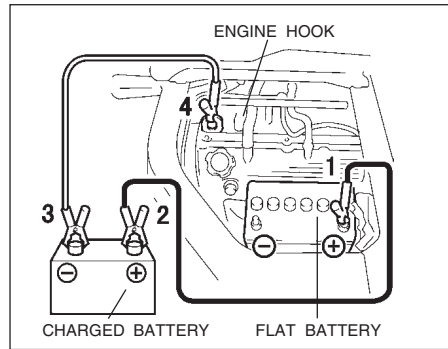

10-76A037A

2) Turn off all vehicle accessories, except those necessary for safety reasons (for example, headlights or hazard lights).
3) Make jump lead connections as follows:
  - a) Connect one end of the first jump lead to the positive (+) terminal of the flat battery.
  - b) Connect the other end to the positive (+) terminal of the booster battery.
  - c) Connect one end of the second jump lead to the negative (-) terminal of the booster battery.
  - d) Make the final connection to an unpainted, heavy metal part of the engine of the vehicle with the flat battery.

⚠ WARNING

Never connect the jump lead directly to the negative (-) terminal of the discharged battery, or an explosion may occur.

4) If the booster battery you are using is fitted to another vehicle, start the engine of the vehicle with the booster battery. Run the engine at moderate speed.
5) Start the engine of the vehicle with the flat battery.
6) Remove the jump leads in the exact reverse order in which you connected them.