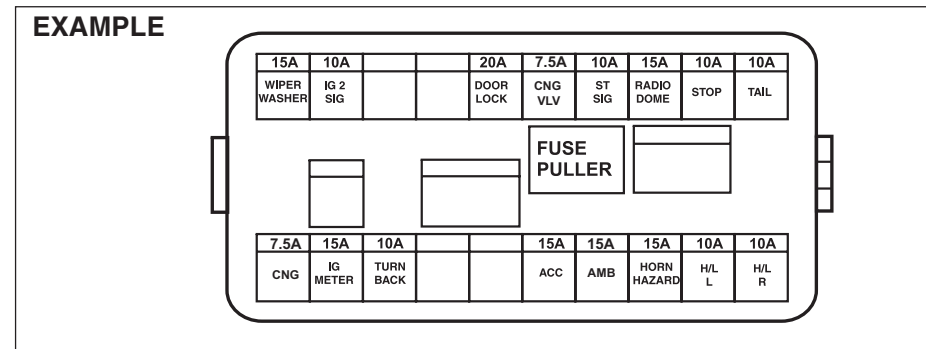

09-76A0101A

Your vehicle has three types of fuses, as described below :

Main Fuse - The main fuse takes current directly from the battery.

Primary Fuse - These fuses are between the main fuse and individual fuses, and are for electrical load groups.

Individual Fuses - These fuses are for individual electrical circuits.

Main Fuse and Primary Fuses

The main fuse and primary fuses are located in the engine compartment. If the main fuse blows, no electrical component will

function. If a primary fuse blows, no electrical component in the corresponding load group will function. When replacing the main fuse or a primary fuse, use a genuine MARUTI replacement.

⚠ WARNING

If the main fuse or a primary fuse blows, be sure to have your vehicle inspected by an authorized MARUTI SUZUKI dealer. Always use a genuine MARUTI replacement. Never use a substitute such as a wire even for a temporary repair, or extensive electrical damage and a fire can result.