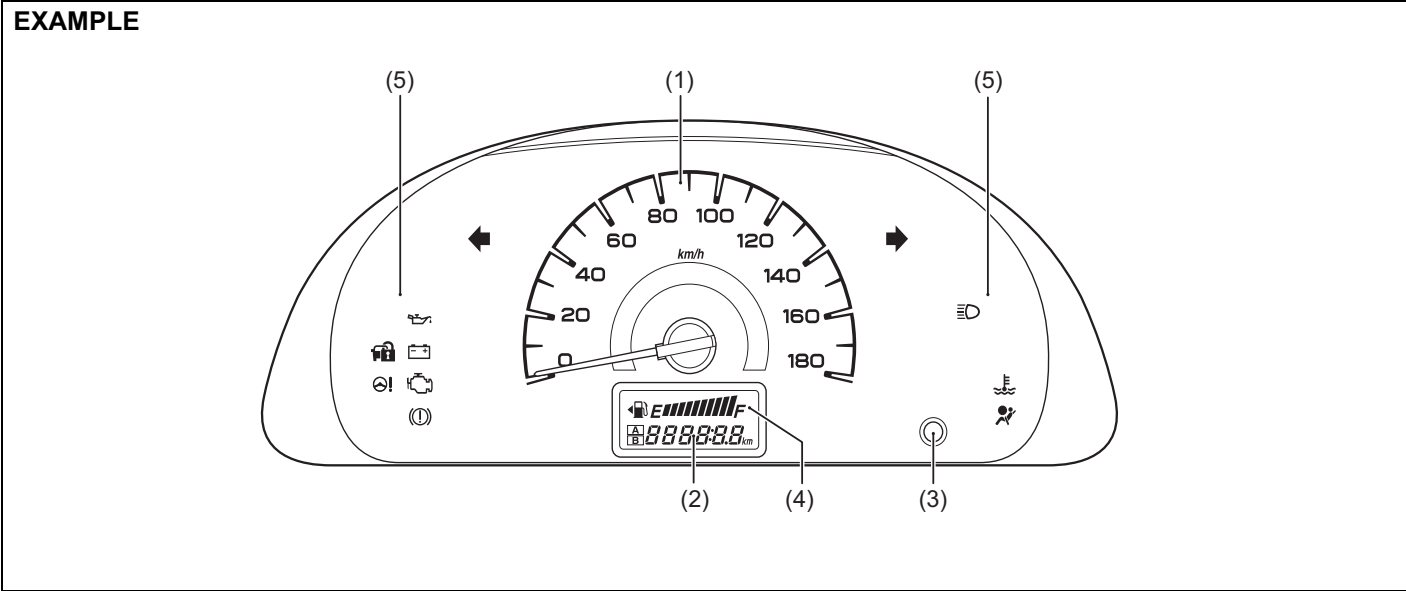

Instrument Cluster

- (1) Speedometer
- (2) Odometer/Trip meter
- (3) Odometer/Trip meter/Meter illumination selector knob
- (4) Fuel gauge
- (5) Warning and indicator lights

53M-04-069