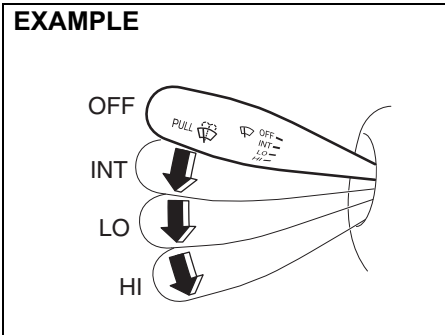

Wiper and Washer Operation
 When the ignition switch is in the "ON" position, you can use the wiper/washer lever or switch (if equipped).

Windshield Wipers

53MH0228

To turn the windshield wipers on, move the lever down to one of the three operating positions. In the "INT" position, the wipers operate intermittently. The "INT" position is very convenient for driving in mist or light rain. In the "LO" position, the wipers operate at a steady low speed. In the "HI" position, the wipers operate at a steady high speed. To turn off the wipers, move the lever back to the "OFF" position.