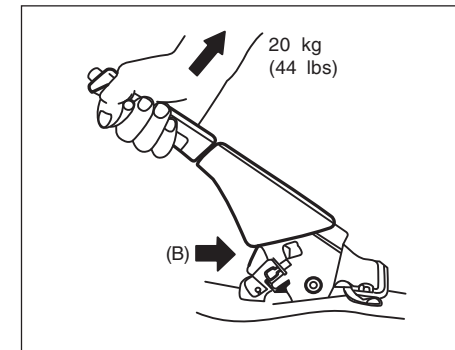

09-60A226A

Ratchet tooth specification (B)

4th – 7th

Parking brake

Check the parking brake for proper adjustment by counting the number of clicks made by the ratchet teeth as you slowly pull up on the parking brake lever to the point of full engagement. The parking brake lever should stop between the specified ratchet teeth and the rear wheels should be securely locked. If the parking brake is not properly adjusted or the brakes drag after the lever has been fully released, have the parking brake inspected and/or adjusted by your MARUTI SUZUKI dealer.